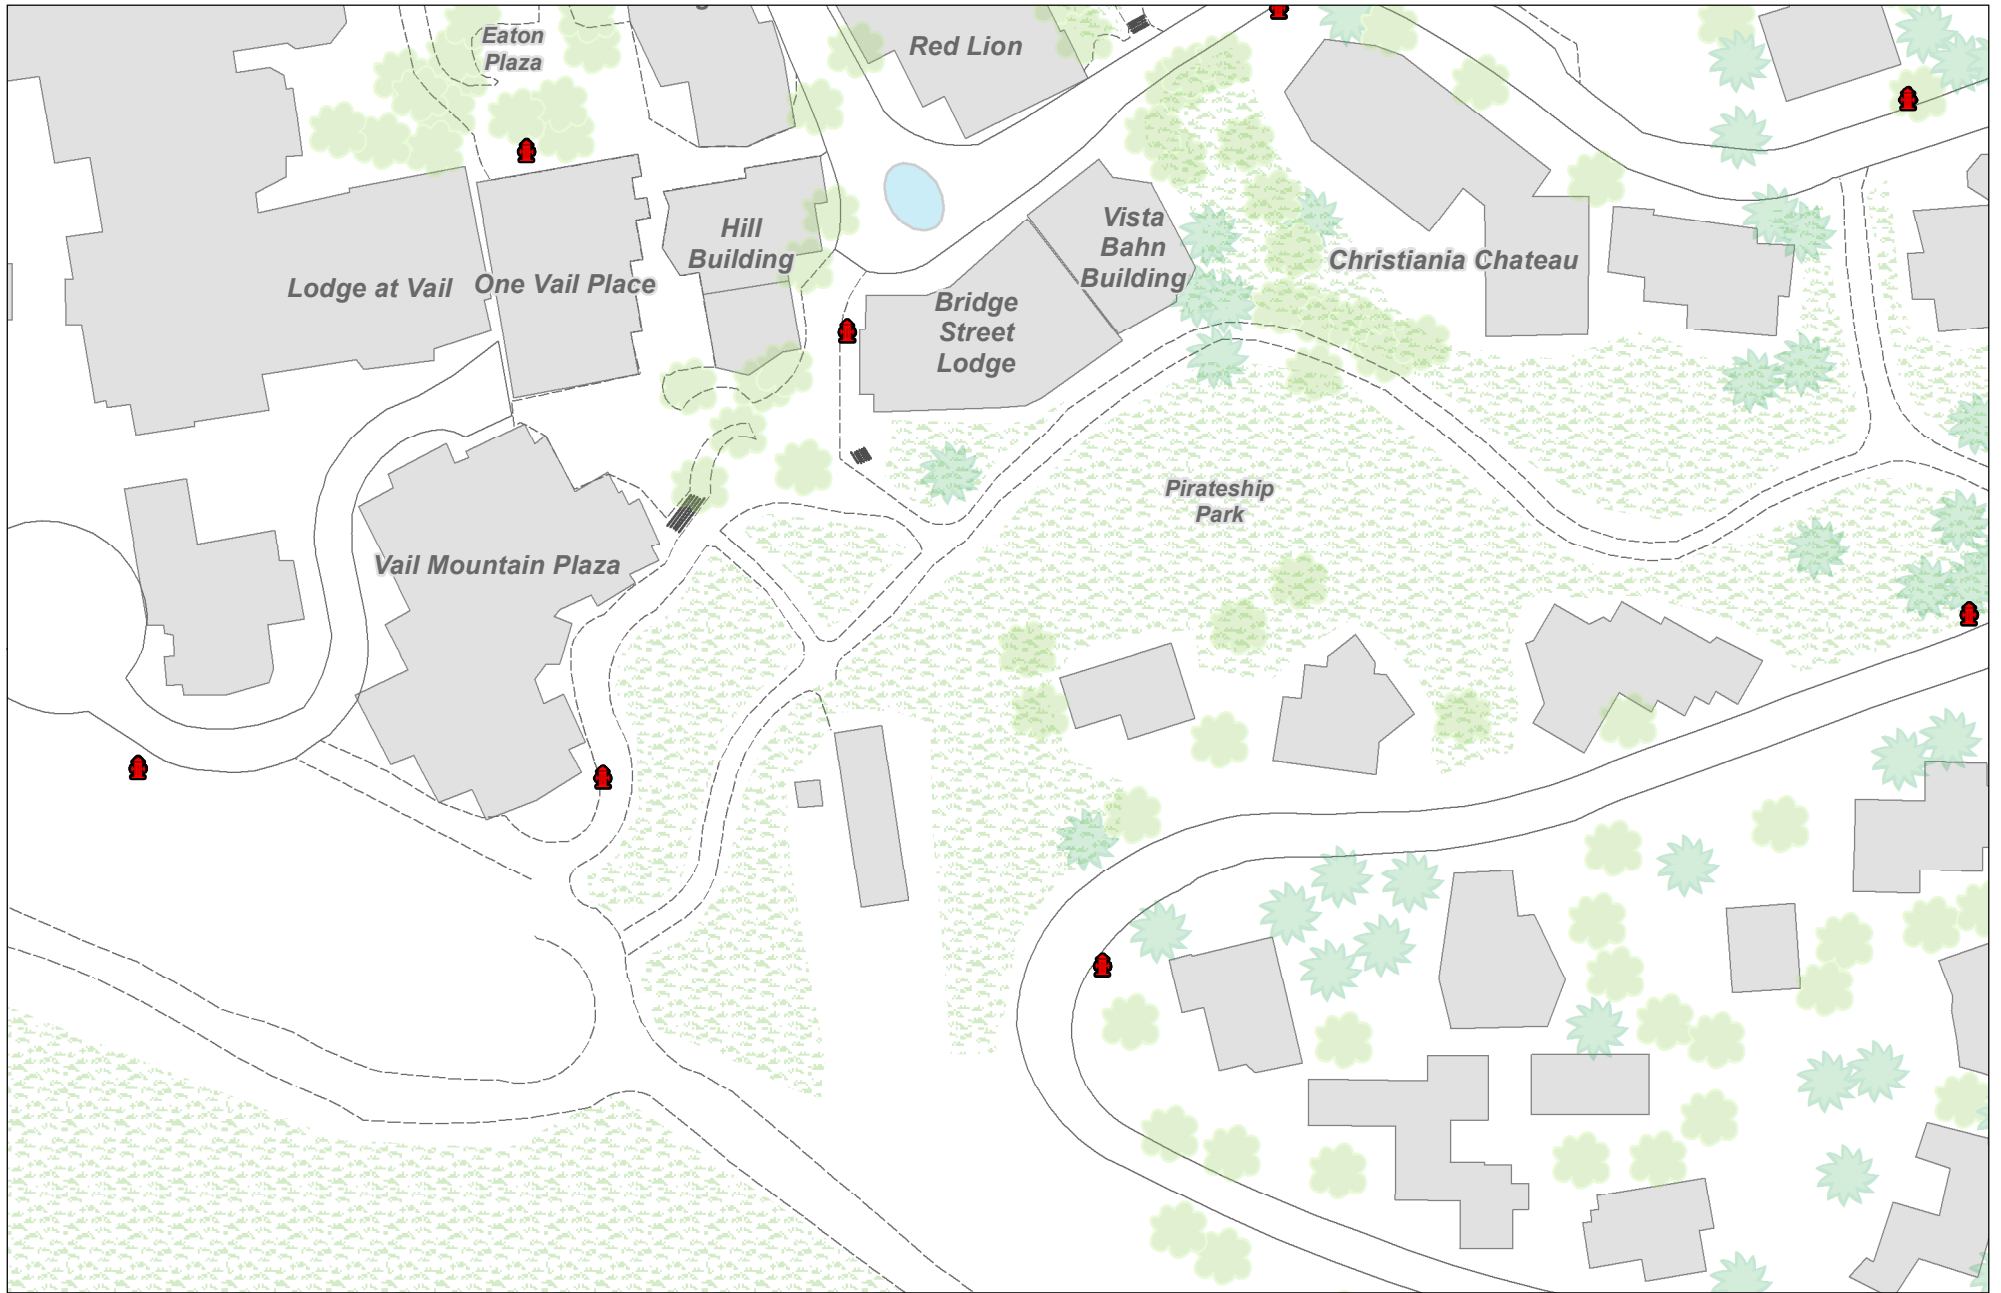

Mountain Plaza

Hydrants

- 10' x 10' Tent Footprint

1 inch = 100 feet

Last Modified: June 15, 2016

TOWN OF VAIL